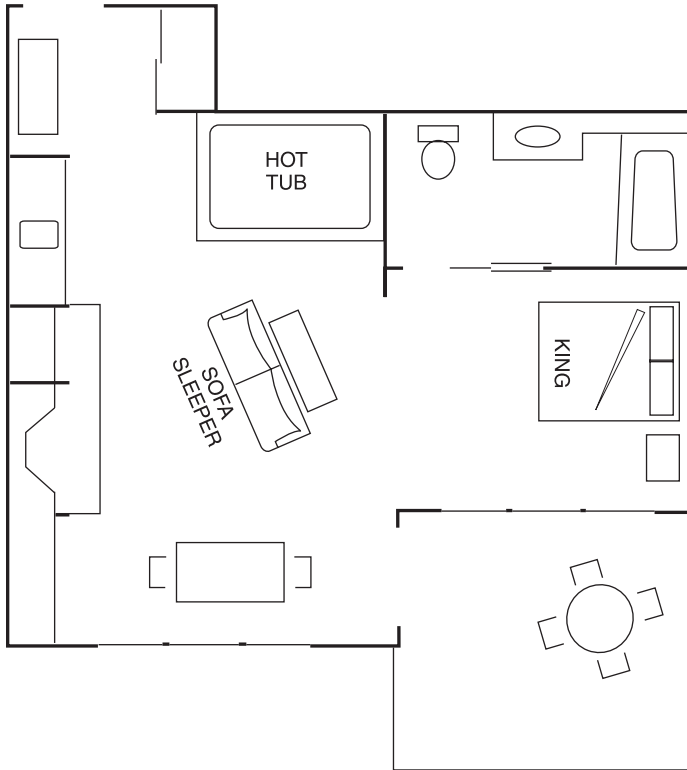

**MARMOT STUDIO**

**Sundance Lodge | Studio #40 | 625 sq. ft.**

*Amenities to capture the heart. (Sleeps up to 4)*

This in-room freshwater hot tub garden level studio is another of our honeymoon favorites. Featuring a gas burning fireplace, living room area with full sofa sleeper, mini kitchen/wet bar, king bed, full bath, fireside freshwater hot tub, and private patio with BBQ Grill.

This luxurious two, three level structures with a dramatic, vaulted entry and stairway (one half flight to upper and middle levels) that separate the two duplex width buildings.

This large studio offers an in-room fresh water hot tub with many south facing windows a combination all our own. The private patio entrance also has large BBQ grill and patio furniture.