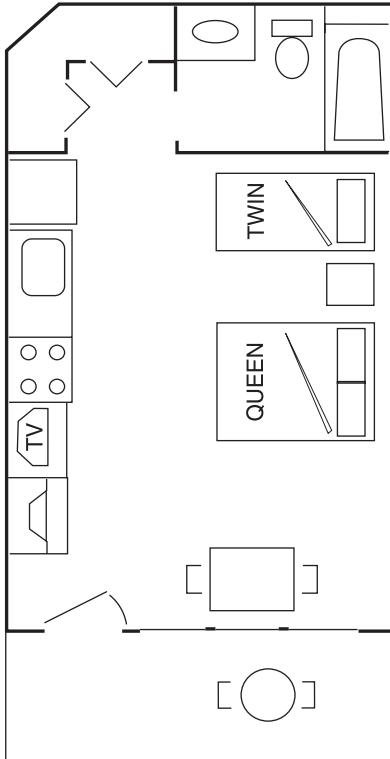

LITTLE BEAR STUDIO

Sundance Lodge | Studio #45 | 430 sq. ft.

*This moderately priced garden level studio has everything you need.
 (Sleeps up to 3)*

This great studio has a queen and twin bed, gas burning fireplace, full kitchen and bath, TV, DVD and Stereo. Your patio area comes complete with BBQ grill and patio furniture.

This luxurious two, three level structures with a dramatic, vaulted entry and stairway (one half flight to upper and middle levels) that separate the two duplex width buildings.

This Sundance studio offers all the necessary amenities you would want for a short or long stay. The patio area along with the private BBQ completes this perfect pick.