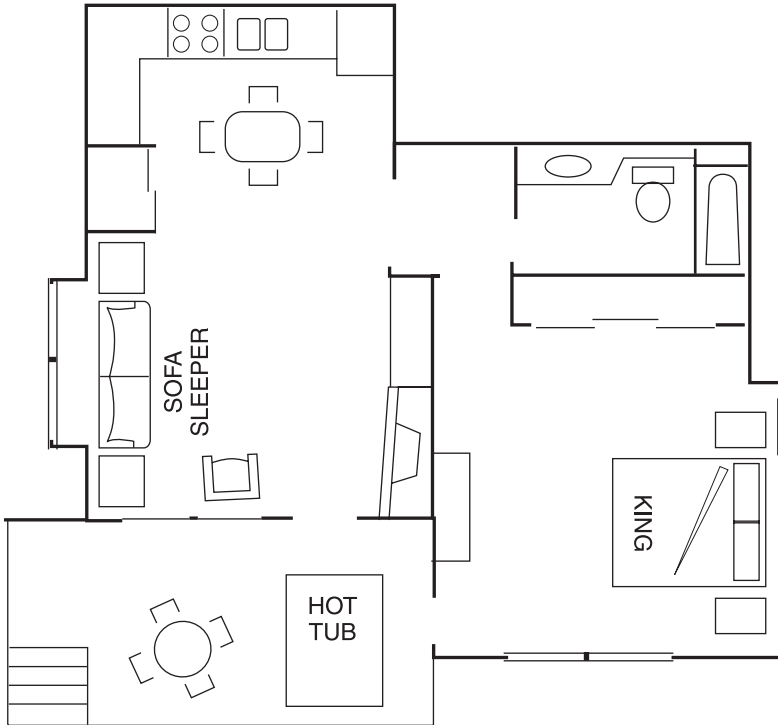

HUMMINGBIRD SUITE

Deer Ridge Lodge | Suite #19 | 680 sq. ft.

*This moderately priced hot tub suite ranks high with families & couples.
 (Sleeps up to 5 w/cot)*

The over-sized bedroom with a king Tempur-Pedic bed, private two person hot tub on the patio are special features of this one bedroom garden level suite with living room, queen sofa sleeper, gas burning fireplace, full kitchen with dishwasher and full bath.

Deer Ridge lodge is architecturally designed for privacy and sound control. This spacious suite features massive moss rock gas burning fireplace, Tempur-Pedic sleep system, and private patio with hot tub and BBQ grill. The suite is beautifully decorated and furnished with hand-crafted mountain furniture.