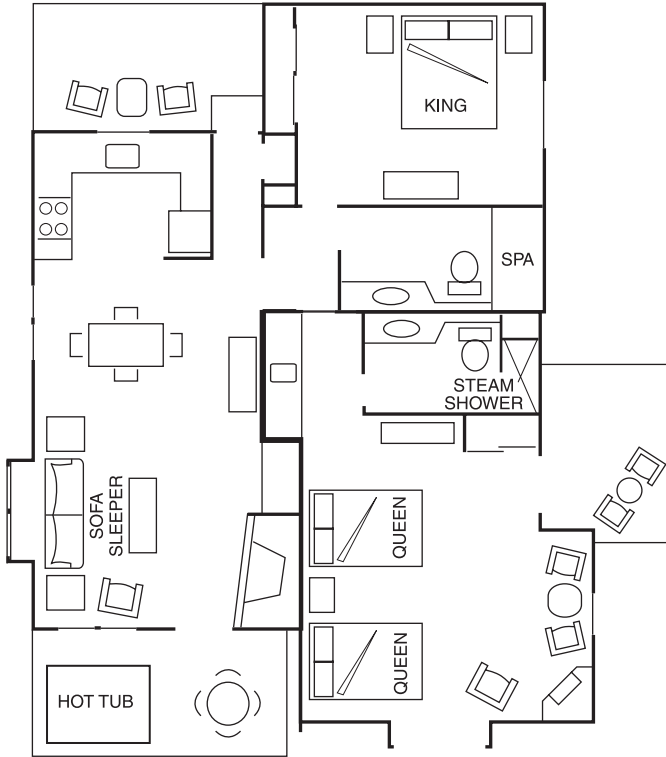

EAGLES NEST ROOM + SUNMBEAM ROOM

Eagles Nest Lodge | Combine Rooms: 28 & 29 or 30 & 31

(Sleeps up to 8)

Perfect for families who want fantastic views with a lot of space and all the amenities. This suite offers a living room with fireplace and queen sofa sleeper, private deck and patio with outdoor hot tub either for 2 or 4 persons (hot tub on #28 & #29's patio is for 4), full kitchen with dishwasher, king Tempur-pedic bed in the master bedroom, and a full bath with a spa for two. The second bedroom has 2 queen Tempur-Pedic beds, wet bar, shower bath with a steam shower with Essential Oils for two, and private deck. .

Eagles Nest lodge has spacious rooms with tall or vaulted ceilings, abundant windows for lots of sun, private patio or deck for viewing of wildlife and the mountain ranges. Architecturally designed for privacy and sound control.